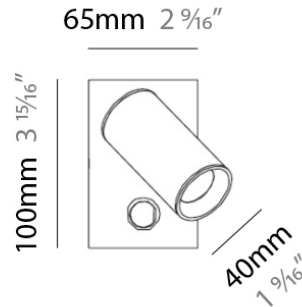

PROJECT	
TYPE	
NOTES	
QUANTITY	
DATE	

TUB LED SURFACE

D93203

GENERAL

Series: Tub LED
Brand: Milan
Division: Design
Mounting Type: Surface
Mounting Location: Wall
Subcategory: Spots

PHYSICAL

Diameter (mm): 40
Diameter (in): 1 9/16
Length (mm): 70
Length (in): 2 3/4
Height (mm): 100
Height (in): 3 15/16
Extension (mm): 120
Extension (in): 4 3/4

ELECTRICAL

Lamp Type: LED
Max. Wattage Per Lamp (W): 4
Dimming: Electronic Low Voltage Dimming
Driver Included: No
Lamp Voltage (V): 120

LED

Number of LEDs: 1
Color Temperature (°K): 2700
Nominal Lumen (lm): 300
CRI: >80 CRI

OPTICAL

RATINGS AND CERTIFICATIONS

Certified By: Certified for North American Standards
IP rating: IP20