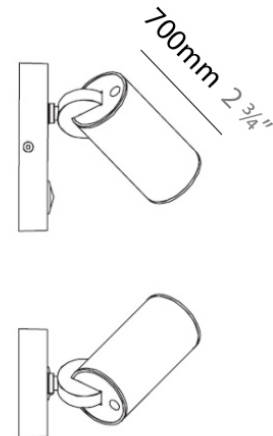

PROJECT	
TYPE	
NOTES	
QUANTITY	
DATE	

TUB LED SURFACE

D93203

GENERAL

Series: Tub LED
Brand: Milan
Division: Design
Mounting Type: Surface
Mounting Location: Wall
Subcategory: Spots

PHYSICAL

Diameter (mm): 40
Diameter (in): 1 9/16
Length (mm): 70
Length (in): 2 3/4
Height (mm): 100
Height (in): 3 15/16
Extension (mm): 120
Extension (in): 4 3/4

ELECTRICAL

Lamp Type: LED
Max. Wattage Per Lamp (W): 4
Dimming: Electronic Low Voltage Dimming
Driver Included: No
Lamp Voltage (V): 120

LED

Number of LEDs: 1
Color Temperature (°K): 2700
Nominal Lumen (lm): 300
CRI: >80 CRI

OPTICAL

RATINGS AND CERTIFICATIONS

Certified By: Certified for North American Standards
IP rating: IP20