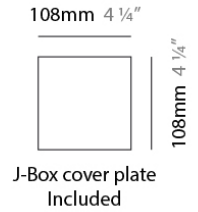

PROJECT	
TYPE	
NOTES	
QUANTITY	
DATE	

TUB LED SURFACE

D93203

GENERAL

Series: Tub LED
Brand: Milan
Division: Design
Mounting Type: Surface
Mounting Location: Wall
Subcategory: Spots

PHYSICAL

Diameter (mm): 40
Diameter (in): 1 9/16
Length (mm): 70
Length (in): 2 3/4
Height (mm): 100
Height (in): 3 15/16
Extension (mm): 120
Extension (in): 4 3/4

ELECTRICAL

Lamp Type: LED
Max. Wattage Per Lamp (W): 4
Dimming: Electronic Low Voltage Dimming
Driver Included: No
Lamp Voltage (V): 120

LED

Number of LEDs: 1
Color Temperature (°K): 2700
Nominal Lumen (lm): 300
CRI: >80 CRI

OPTICAL

RATINGS AND CERTIFICATIONS

Certified By: Certified for North American Standards
IP rating: IP20