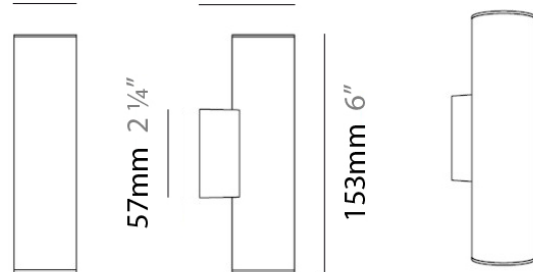

Shape: Cylinder
 Diameter (mm): 108
 Diameter (in): 4 1/4
 Length (mm): 40
 Length (in): 1 9/16
 Height (mm): 103
 Height (in): 4 1/16
 Extension (mm): 61
 Extension (in): 2 3/8
 Light Distribution: Uplight
 Weight (kg): 1.4
 Weight (lbs): 3
 Fixture Finish: Chrome
 Fixture Material: Metal

PROJECT	
TYPE	
NOTES	
QUANTITY	
DATE	

GENERAL

Series: Tub LED
 Brand: Milan
 Division: Design
 Mounting Type: Surface
 Mounting Location: Wall
 Subcategory: Up/Down Light

PHYSICAL

Shape: Cylinder
 Diameter (mm): 108
 Diameter (in): 4 1/4
 Length (mm): 40
 Length (in): 1 9/16
 Height (mm): 153
 Height (in): 6
 Extension (mm): 61
 Extension (in): 2 3/8
 Light Distribution: Direct / Indirect
 Weight (kg): 1.4
 Weight (lbs): 3
 Fixture Finish: WHI
 Fixture Material: Metal

OPTICAL

RATINGS AND CERTIFICATIONS

Certified By: CSA Certified to UL and CSA Standards
 IP rating: IP20

Ø108mm 4 1/4"

J-Box cover plate Included

40mm 1 9/16" 61mm 2 3/8"

PROJECT	
TYPE	
NOTES	
QUANTITY	
DATE	

TUB LED SURFACE

D93203

GENERAL

Series: Tub LED
 Brand: Milan
 Division: Design
 Mounting Type: Surface
 Mounting Location: Wall
 Subcategory: Spots

PHYSICAL

Diameter (mm): 40
 Diameter (in): 1 9/16
 Length (mm): 70
 Length (in): 2 3/4
 Height (mm): 100
 Height (in): 3 15/16
 Extension (mm): 120
 Extension (in): 4 3/4