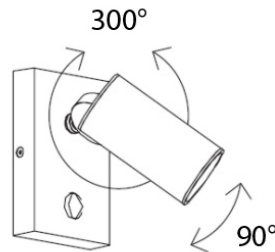

PROJECT	
TYPE	
NOTES	
QUANTITY	
DATE	

TUB LED SURFACE

D93203

GENERAL

Series: Tub LED
Brand: Milan
Division: Design
Mounting Type: Surface
Mounting Location: Wall
Subcategory: Spots

PHYSICAL

Diameter (mm): 40
Diameter (in): 1 9/16
Length (mm): 70
Length (in): 2 3/4
Height (mm): 100
Height (in): 3 15/16
Extension (mm): 120
Extension (in): 4 3/4

ELECTRICAL

Lamp Type: LED
Max. Wattage Per Lamp (W): 4
Dimming: Electronic Low Voltage Dimming
Driver Included: No
Lamp Voltage (V): 120

LED

Number of LEDs: 1
Color Temperature (°K): 2700
Nominal Lumen (lm): 300
CRI: >80 CRI

OPTICAL

RATINGS AND CERTIFICATIONS

Certified By: Certified for North American Standards
IP rating: IP20